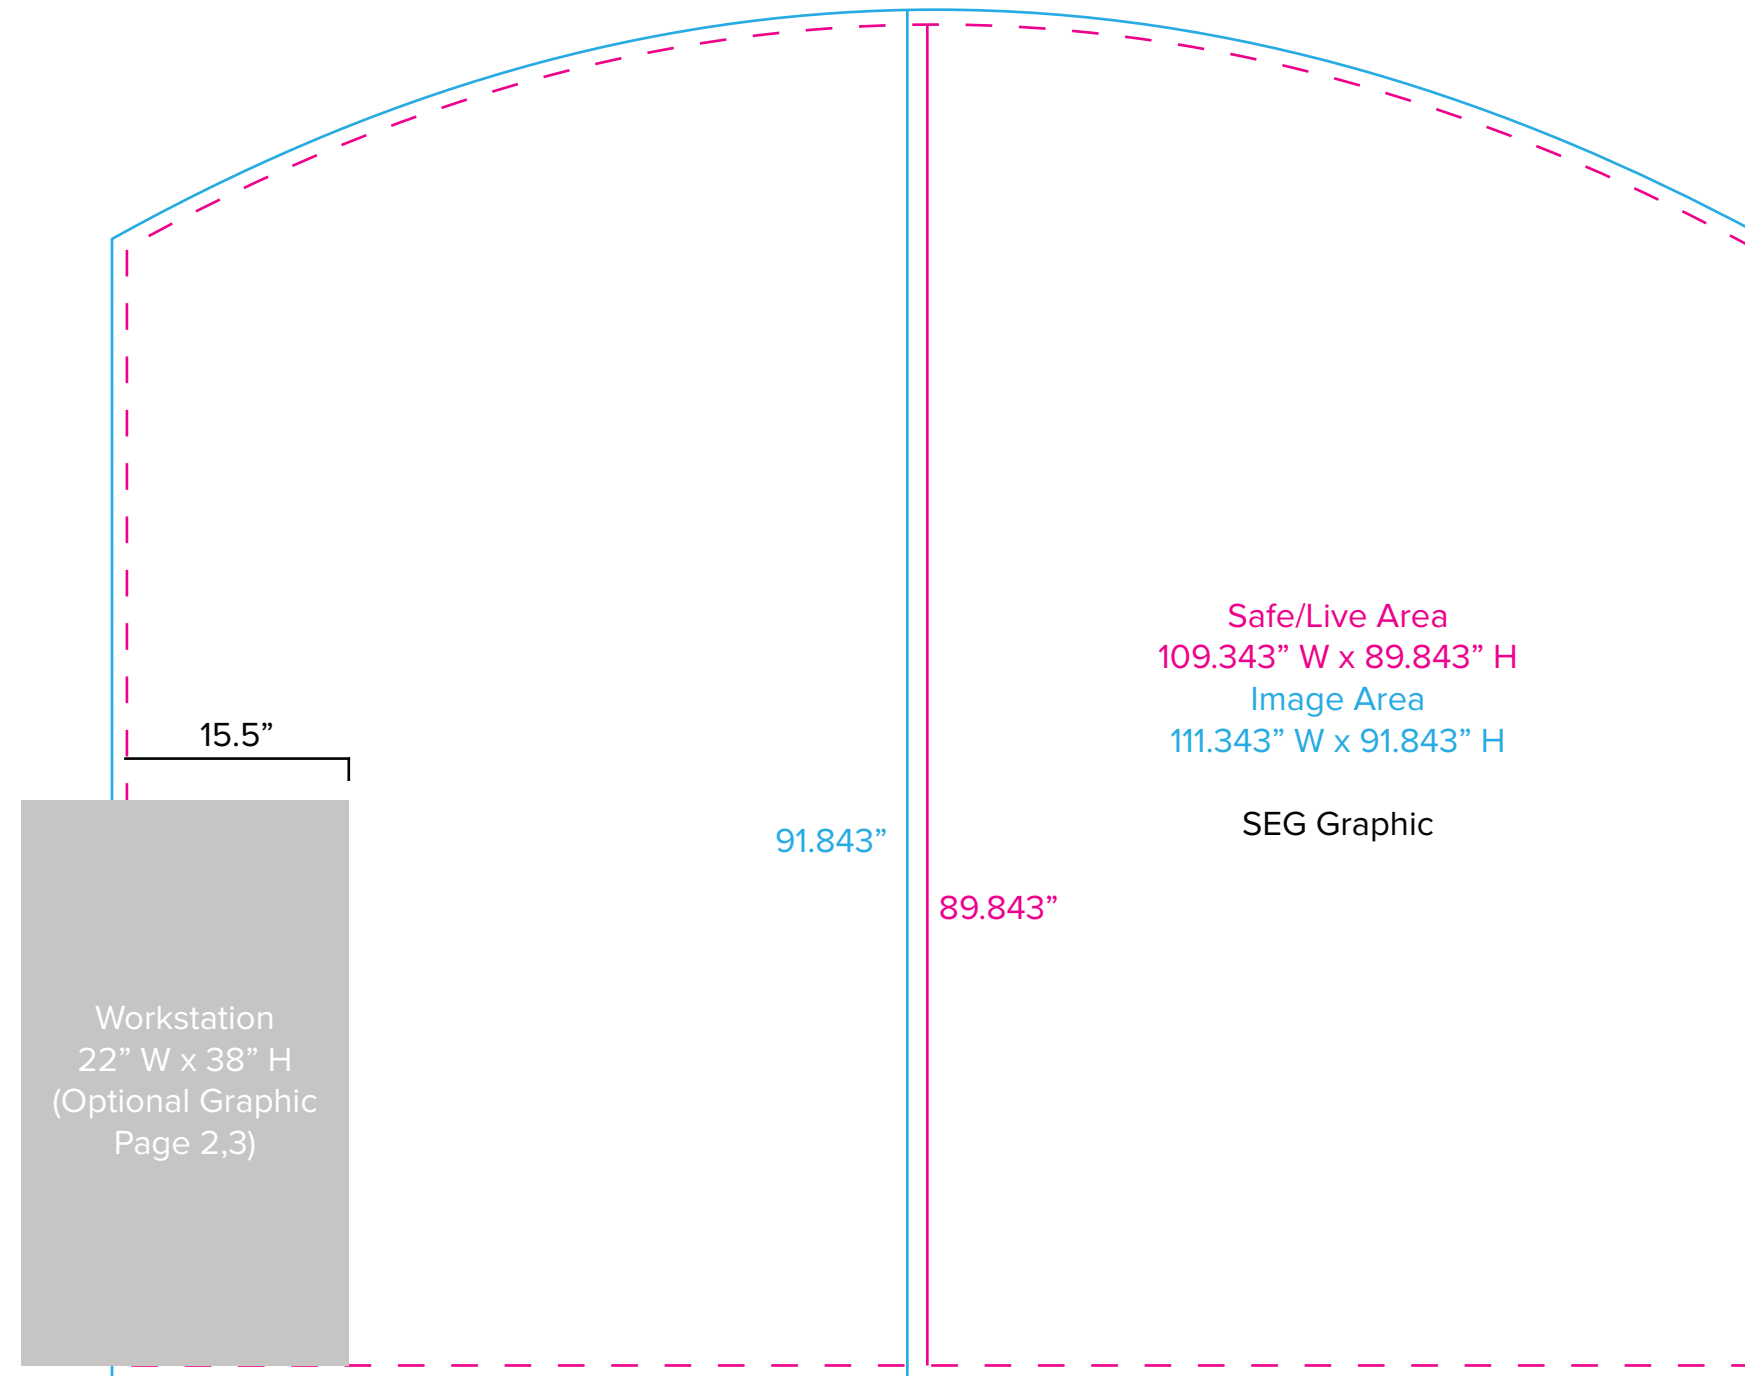

Graphic Template
10 x 10 Inline Exhibit
Flat, Arched Backwall - SEG Graphics

NOTE: All Raster Art (jpg, tiff,psd, png, etc.) must be at least 100 dpi at print size.
Standard kits are often customized. Please check with Customer Service to ensure that this template matches your specific job.

Graphic Template

Backwall Workstation Graphic – Direct Print Graphic

SYM-402

Image Area
22" W x 38" H

Direct Print Graphic

NOTE: All Raster Art (jpg, tiff,psd, png, etc.) must be at least 100 dpi at print size.
Standard kits are often customized. Please check with Customer Service to ensure that this template matches your specific job.

Graphic Template
Backwall Workstation Countertop – Vinyl Graphics
Graphics **NOT** included in base price. Please request pricing.

NOTE: All Raster Art (jpg, tiff,psd, png, etc.) must be at least 100 dpi at print size.
Standard kits are often customized. Please check with Customer Service to ensure that this template matches your specific job.

Graphic Template Portable Counter – Direct Print Graphic

SYM-402

Image Area
15" W x 29.5" H

Direct Print Graphic

NOTE: All Raster Art (jpg, tiff,psd, png, etc.) must be at least 100 dpi at print size.

Standard kits are often customized. Please check with Customer Service to ensure that this template matches your specific job.