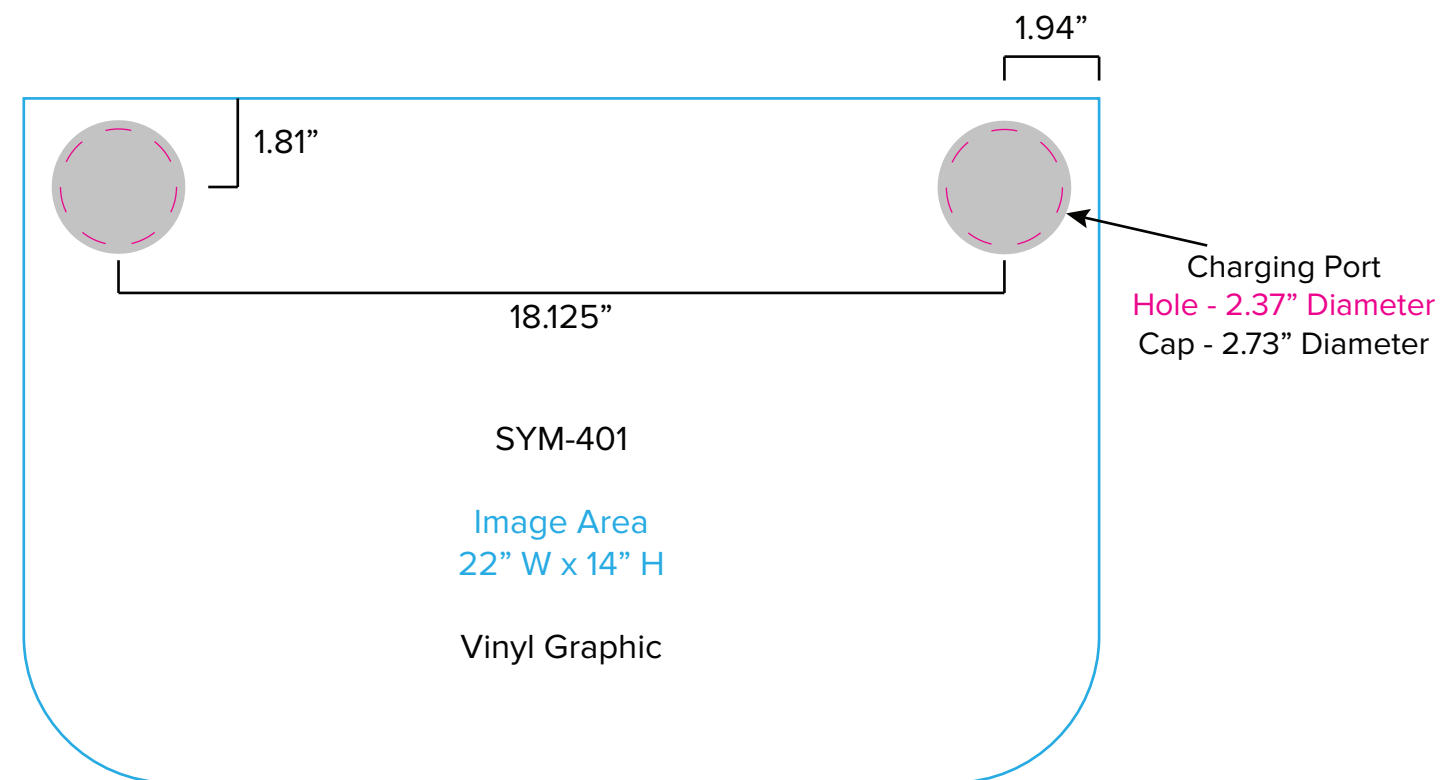

Graphic Template
10 x 10 Inline Exhibit
Flat, Arched Backwall - SEG Graphics

NOTE: All Raster Art (jpg, tiff,psd, png, etc.) must be at least 100 dpi at print size.
Standard kits are often customized. Please check with Customer Service to ensure that this template matches your specific job.

Graphic Template

Backwall Workstation Graphic – Direct Print Graphic

SYM-402

Image Area
22" W x 38" H

Direct Print Graphic

NOTE: All Raster Art (jpg, tiff,psd, png, etc.) must be at least 100 dpi at print size.
Standard kits are often customized. Please check with Customer Service to ensure that this template matches your specific job.

Graphic Template
Backwall Workstation Countertop – Vinyl Graphics
Graphics **NOT** included in base price. Please request pricing.

NOTE: All Raster Art (jpg, tiff,psd, png, etc.) must be at least 100 dpi at print size.
Standard kits are often customized. Please check with Customer Service to ensure that this template matches your specific job.

Graphic Template Portable Counter – Direct Print Graphic

SYM-402

Image Area
15" W x 29.5" H

Direct Print Graphic

NOTE: All Raster Art (jpg, tiff,psd, png, etc.) must be at least 100 dpi at print size.

Standard kits are often customized. Please check with Customer Service to ensure that this template matches your specific job.