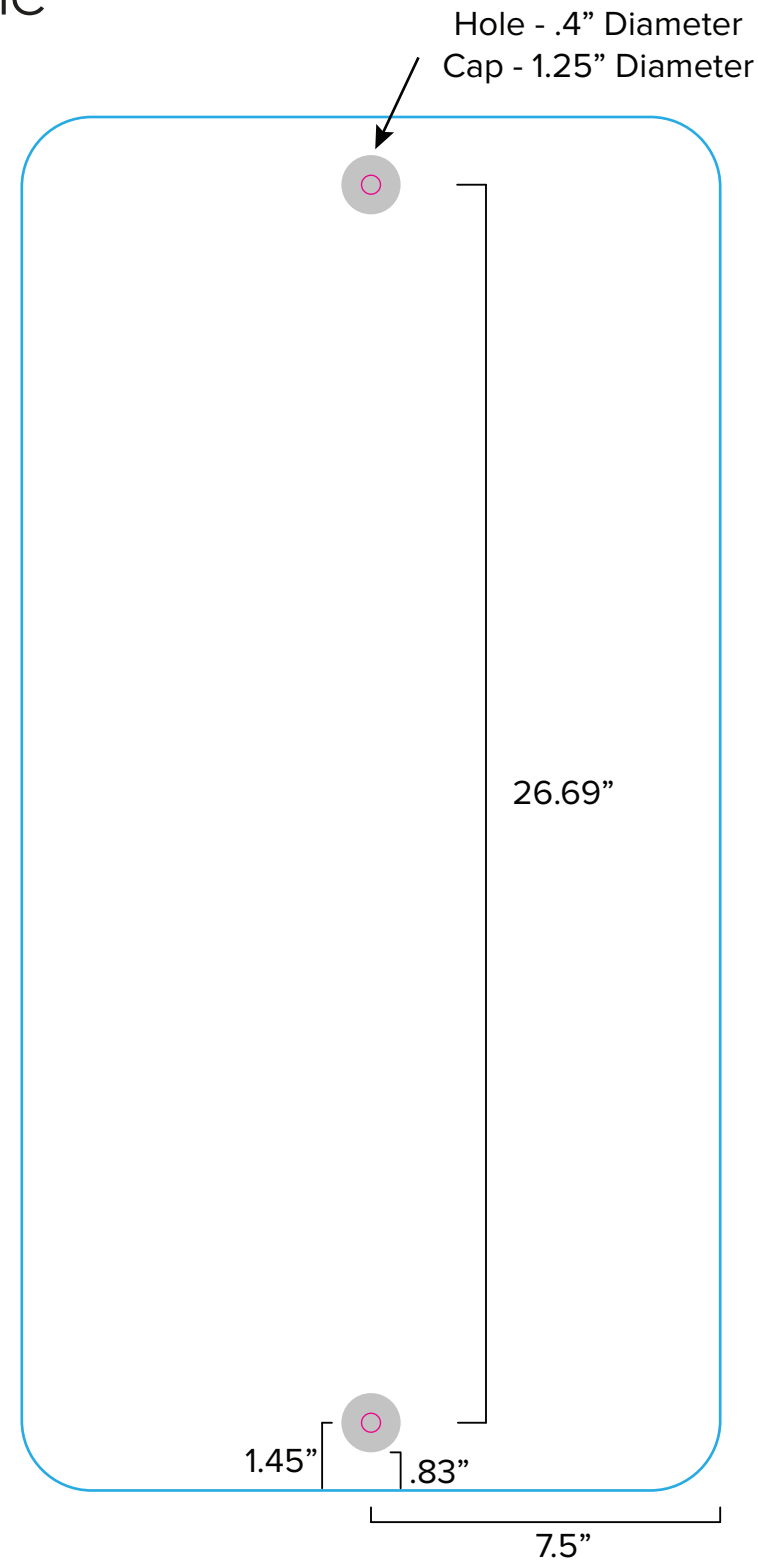

Graphic Template
10 x 10 Inline Exhibit
Flat, Arched Backwall - SEG Graphics

NOTE: All Raster Art (jpg, tiff,psd, png, etc.) must be at least 100 dpi at print size.
Standard kits are often customized. Please check with Customer Service to ensure that this template matches your specific job.

Graphic Template

Backwall Workstation Graphic – Direct Print Graphic

SYM-402

Image Area
22" W x 38" H

Direct Print Graphic

NOTE: All Raster Art (jpg, tiff,psd, png, etc.) must be at least 100 dpi at print size.
Standard kits are often customized. Please check with Customer Service to ensure that this template matches your specific job.

Graphic Template
Backwall Workstation Countertop – Vinyl Graphics
Graphics **NOT** included in base price. Please request pricing.

NOTE: All Raster Art (jpg, tiff,psd, png, etc.) must be at least 100 dpi at print size.
Standard kits are often customized. Please check with Customer Service to ensure that this template matches your specific job.

Graphic Template Portable Counter – Direct Print Graphic

SYM-402

Image Area
15" W x 29.5" H

Direct Print Graphic

NOTE: All Raster Art (jpg, tiff,psd, png, etc.) must be at least 100 dpi at print size.

Standard kits are often customized. Please check with Customer Service to ensure that this template matches your specific job.