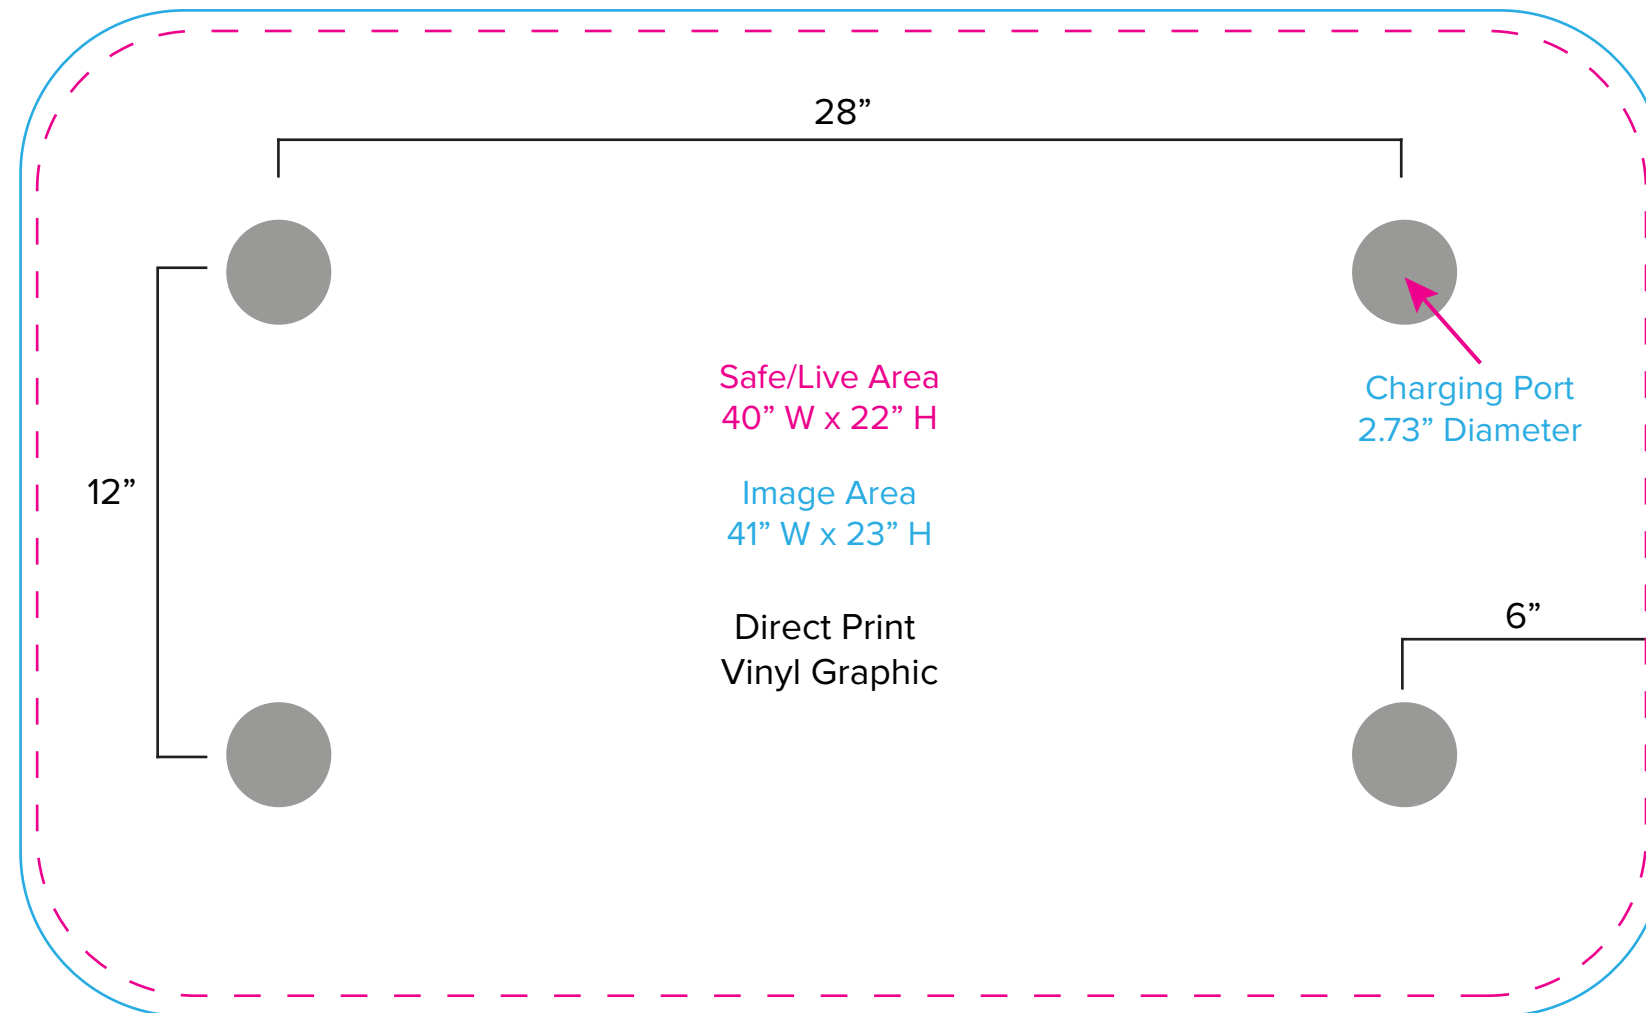

Graphic Template Wireless Charging Table – Direct Print Vinyl Graphic

NOTE: All Raster Art (jpg, tiff, psd, png, etc.) must be at least 100 dpi at print size.
Standard kits are often customized. Please check with Customer Service to ensure that this template matches your specific job.