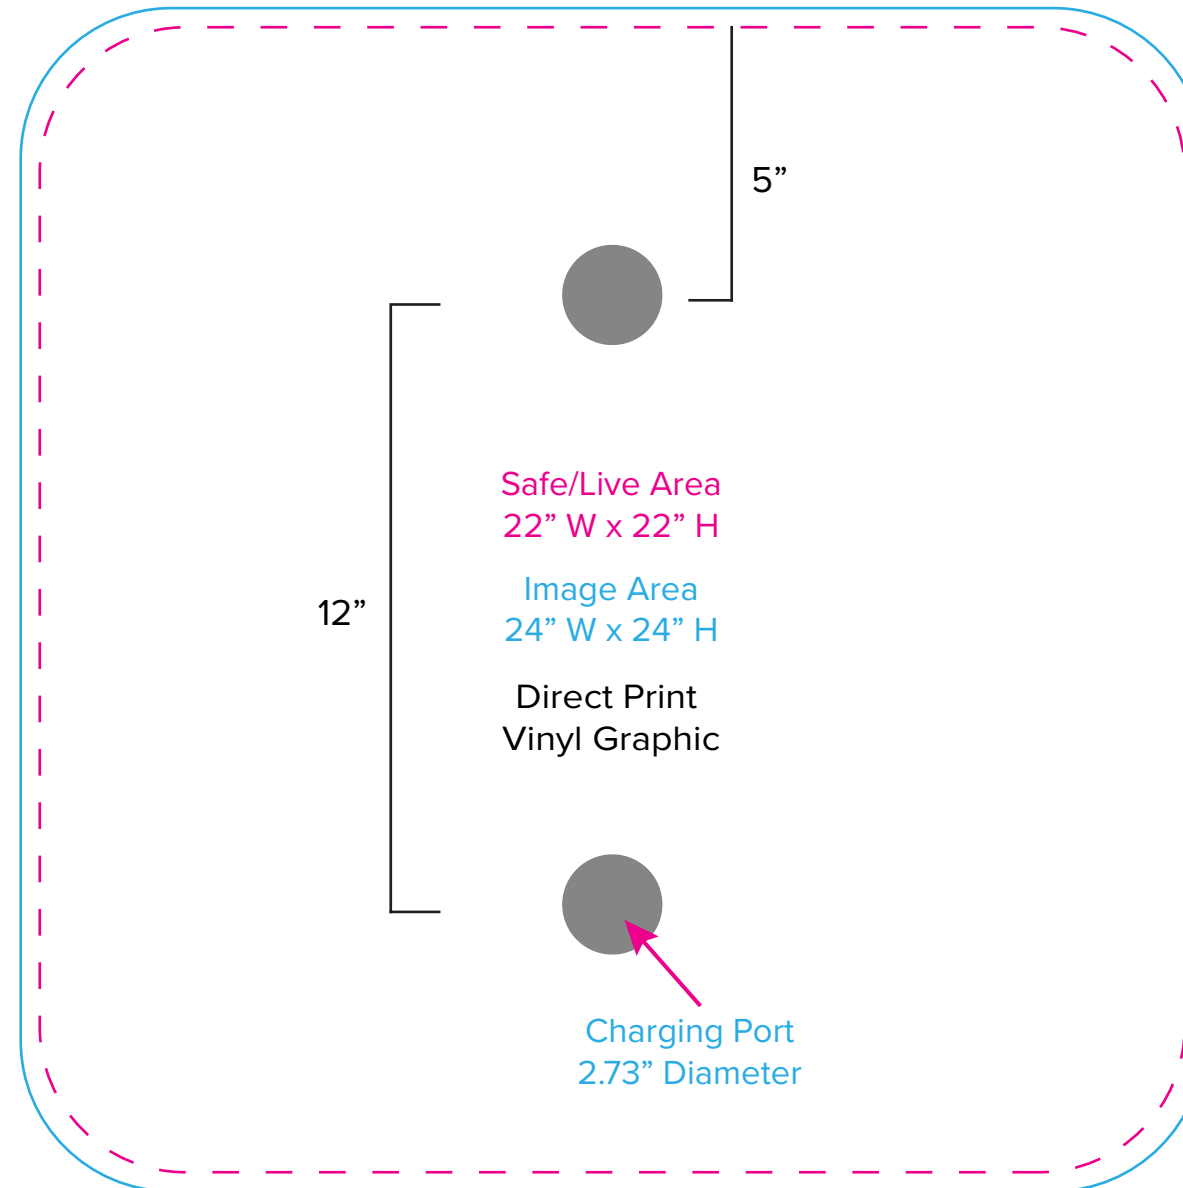

Graphic Template Wireless Charging Table – Direct Print Vinyl Graphic

NOTE: All Raster Art (jpg, tiff,psd, png, etc.) must be at least 100 dpi at print size.
Standard kits are often customized. Please check with Customer Service to ensure that this template matches your specific job.