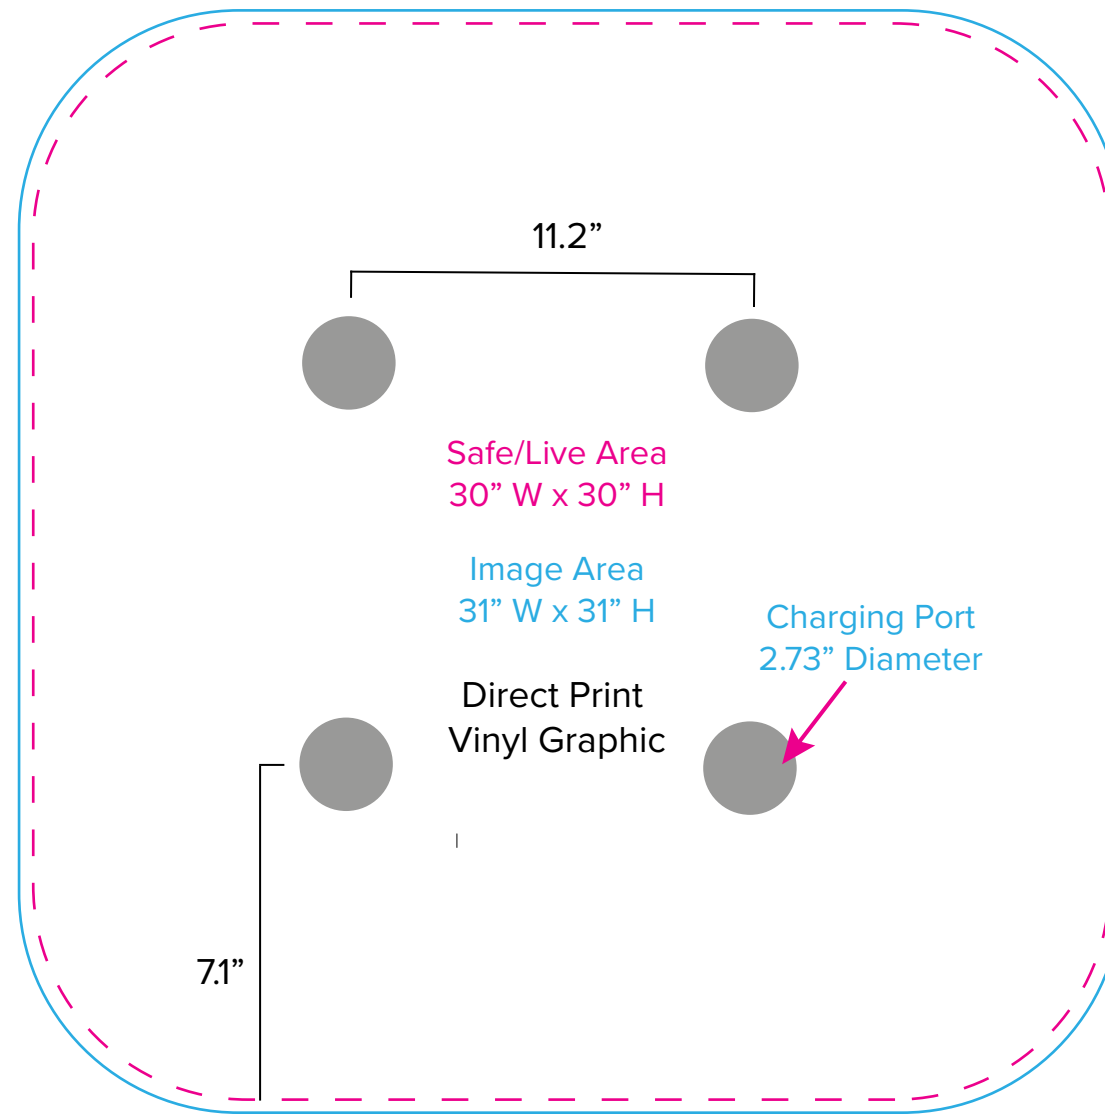

Graphic Template

Wireless Charging Coffee Table – Direct Print Vinyl Graphic

NOTE: All Raster Art (jpg, tiff,psd, png, etc.) must be at least 100 dpi at print size.
Standard kits are often customized. Please check with Customer Service to ensure that this template matches your specific job.