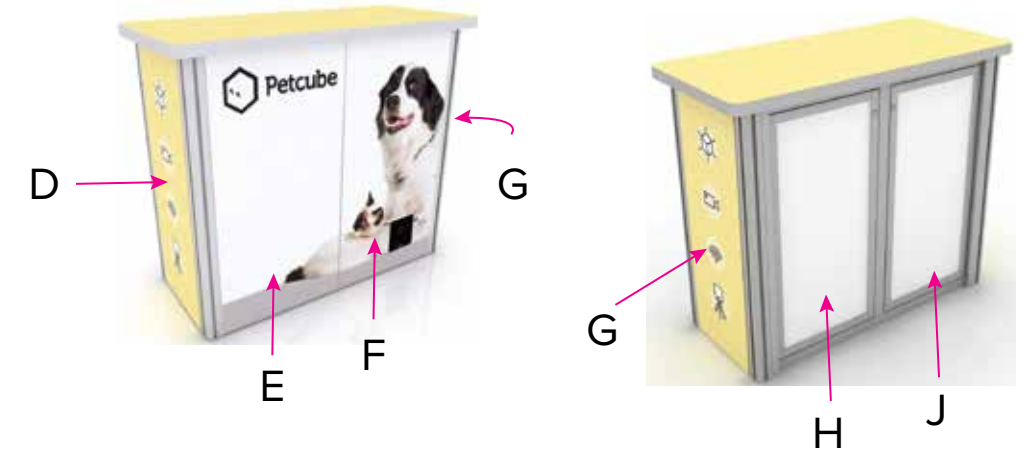

Graphic Template
Reception Counter
SEG Version

NOTE:
1/2" of graphic perimeter
is hidden by extrusion

NOTE: All Raster Art (jpg, tiff, psd, png, etc.) must be at least 100 dpi at print size.
Standard kits are often customized. Please check with Customer Service to ensure that this template matches your specific job.

Graphic Template
Reception Counter
Sintra Version

NOTE:
1/2" of graphic perimeter
is hidden by extrusion

NOTE: All Raster Art (jpg, tiff, psd, png, etc.) must be at least 100 dpi at print size.
Standard kits are often customized. Please check with Customer Service to ensure that this template matches your specific job.