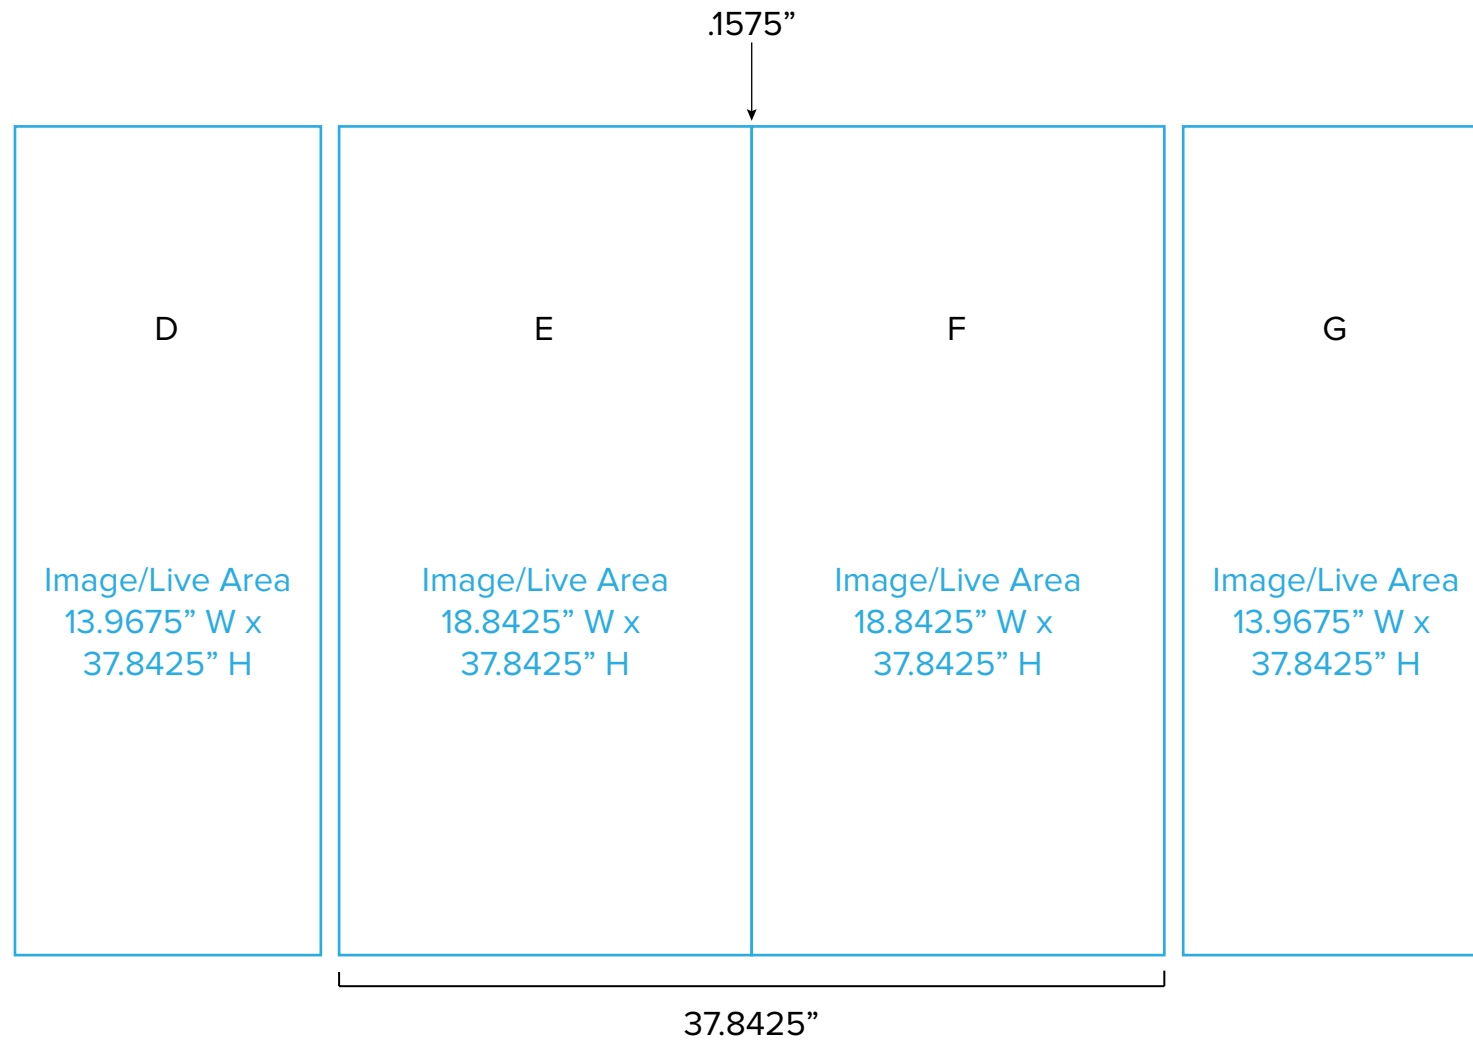

Graphic Template
Reception Counter
SEG Version

NOTE:
1/2" of graphic perimeter
is hidden by extrusion

NOTE: All Raster Art (jpg, tiff, psd, png, etc.) must be at least 100 dpi at print size.
Standard kits are often customized. Please check with Customer Service to ensure that this template matches your specific job.

Graphic Template
Reception Counter
Sintra Version

NOTE:
1/2" of graphic perimeter
is hidden by extrusion

NOTE: All Raster Art (jpg, tiff, psd, png, etc.) must be at least 100 dpi at print size.
Standard kits are often customized. Please check with Customer Service to ensure that this template matches your specific job.