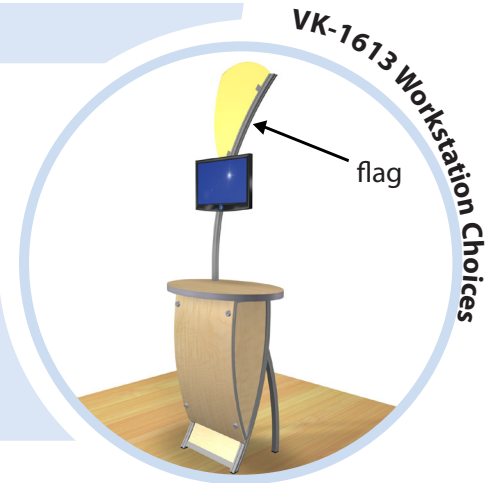

Flag Shape: (select one)

- Powder Coat:** (select one) ● Black ○ Silver ● Yellow (RAL 1032) ● Red (RAL 3013) ● Blue (RAL 5007)
 ● Green (RAL 6021) ○ White

Oval top
Workstation
plus standoffs.

*Internal shelf on pedestal and workstation is ALWAYS Pionite black laminate.
*Rear shelf is ALWAYS Pionite black laminate.