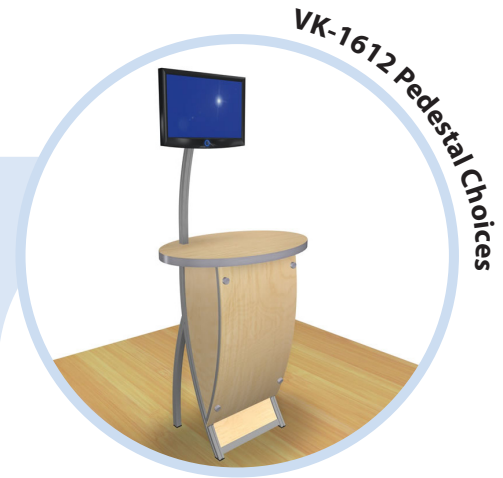

Workstation– VK-1612 Choices:

Sides: (select one substrate and one corresponding color)

- Sintra Blue Black White Grey
 Acrylic Amber 2422 Blue 2069 Yellow 2208 Frosted Light Smoke
 Laminate Pionite Black Nevamar Silver Alu Metalx Pionite Hardrock Maple

Front: (select one substrate and one corresponding color) (excludes graphics)

- Sintra Blue Black White Grey
 Acrylic Amber 2422 Blue 2069 Yellow 2208 Frosted Light Smoke
 Laminate Pionite Black Nevamar Silver Alu Metalx Pionite Hardrock Maple

*Internal shelf on pedestal and workstation is ALWAYS Pionite black laminate.

*Rear shelf is ALWAYS Pionite black laminate.