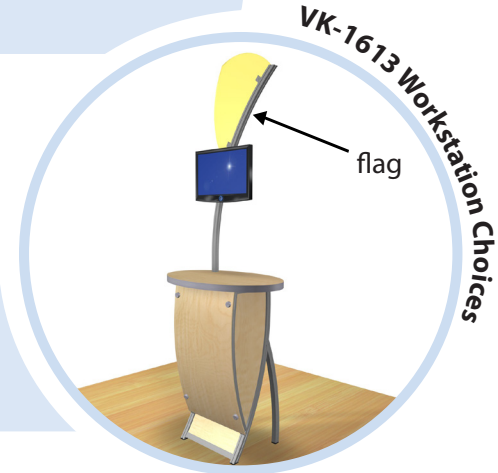

Oval top
Workstation
plus standoffs.

*Internal shelf on pedestal and workstation is ALWAYS Pionite black laminate.

*Rear shelf is ALWAYS Pionite black laminate.

*Cubby cannot be positioned on same side as Wing.

*Standard Wing position is always left.

*Standard Header position is always left, unless specified right. Rectangle header can only be positioned on the left.