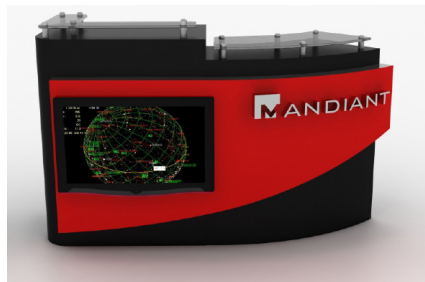

VK-1120 | Perfect10 MEO

Lobby LED Lightbox

GOD-1557 | Backlit Counter

MOD-1618d | Lightbox

MOD-1227 | Monitor Stand

MOD-1567 | Large Curved Counter

GOD-1560 | Reception Counter

MOD-1520 | Custom Counter