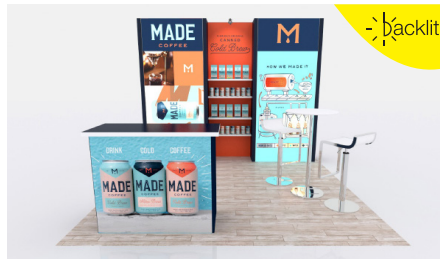

VK-2948 | SEGUE Lightbox

TF-513 | Visionary Designs

MOD-1142 | Counter

VK-2964 | Visionary Designs

FG 205 | FGS Pop Up

VK-2123 | Magellan Magic

SOLUTIONS UNDER \$25K

GK-2013 | Gravitee Lightbox